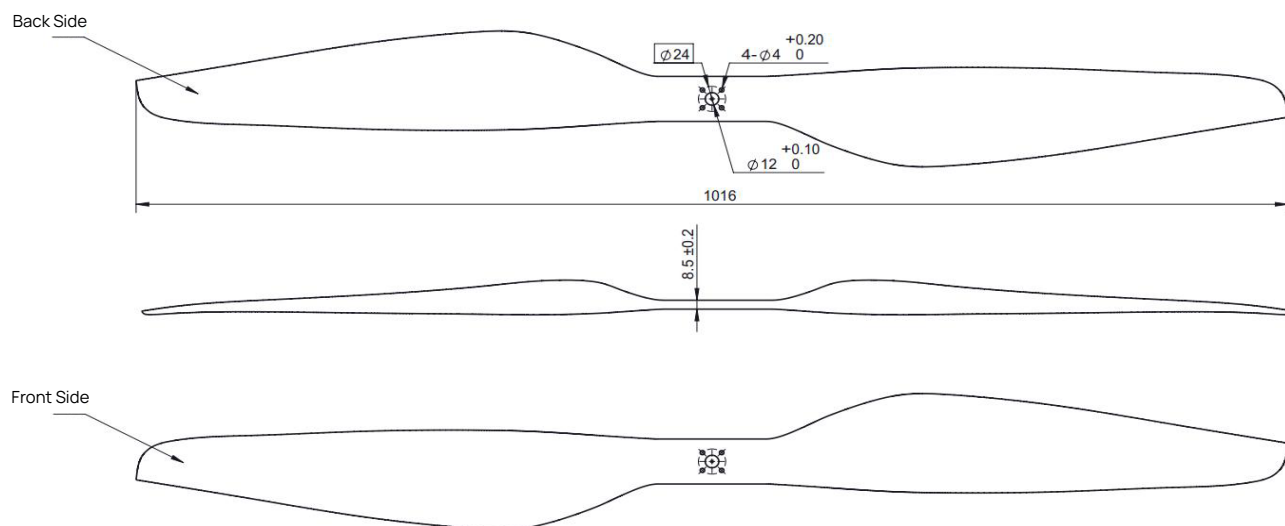

GP 40*13.1"

技术参数 Specification

产品型号 Model	GP 40*13.1"	单支重量 Weight	224 g
主要材质 Material of Props	碳纤维+环氧树脂 Carbon fiber+Epoxy resin	表面工艺 Surface technics	亮光镜面 Bright mirror
存储温度 Storage temperature	-10°C~35 °C	使用环境温度 Operating Temperature	-40°C~65 °C
最佳转速范围 Recommended speed range	1100~2800 r/min	存储湿度 Storage humidness	≤85%
极限拉力 Ultimate tension	60.0 kg	常用拉力范围 Recommended thrust	15.0~25.0 kg
直桨/折叠桨 Folding/unfolding	直桨 unfolding	推荐搭配电机 Recommended motors of hobbywing	HV11122

尺寸图 Dimension figure

转速、拉力、扭矩测试数据 Speed, thrust and torque test data